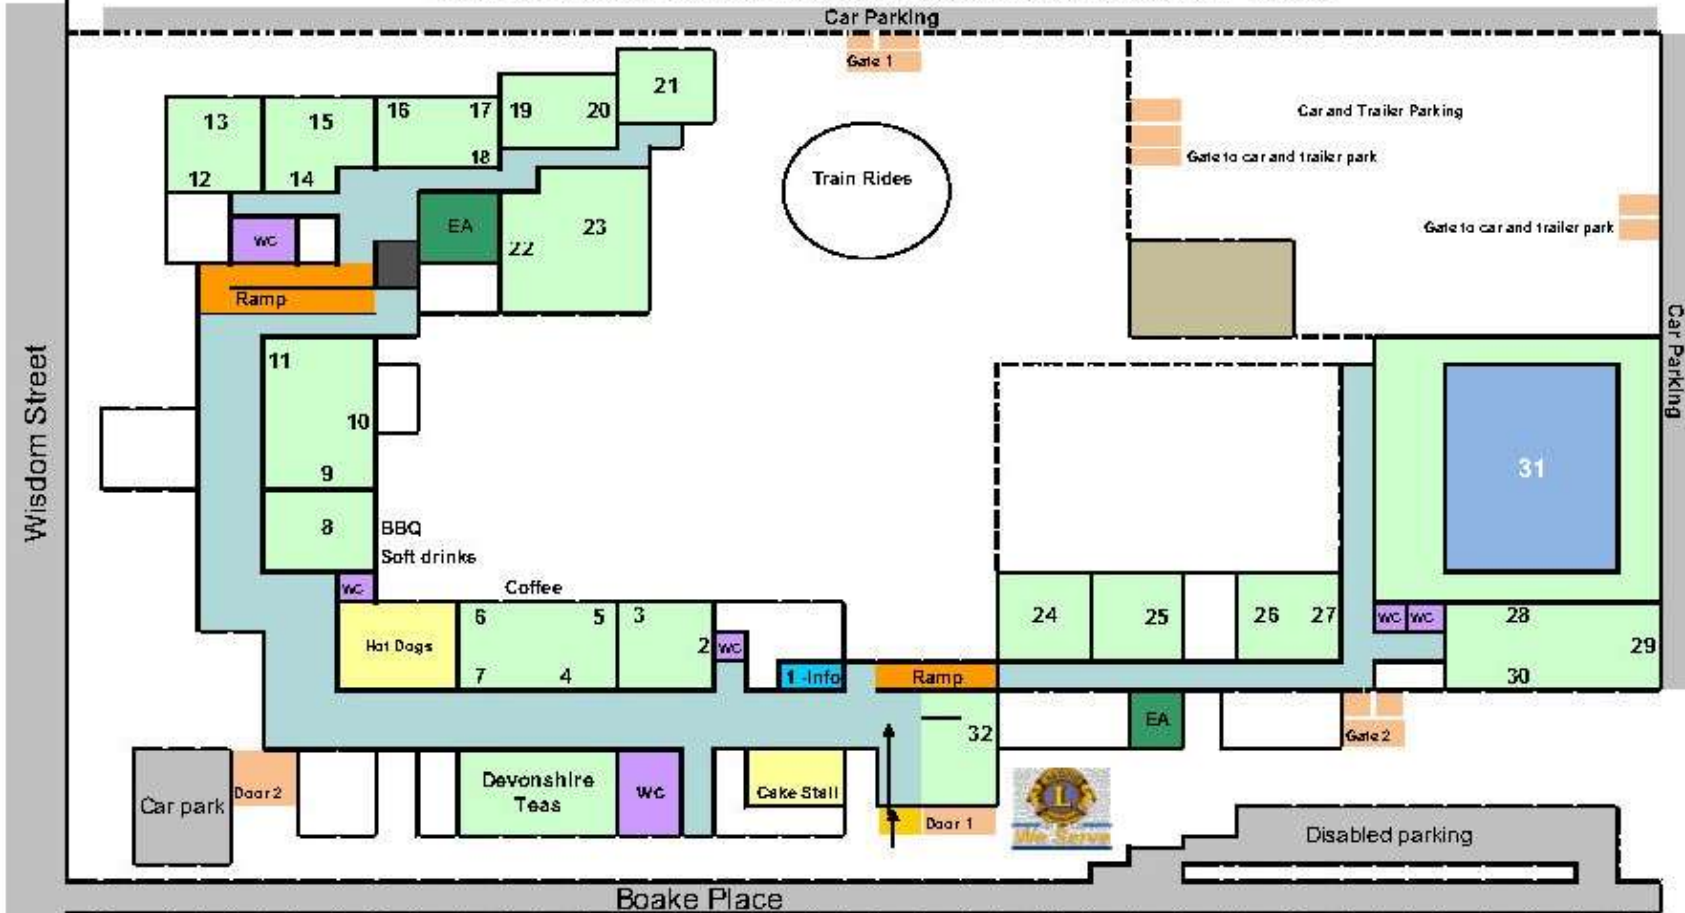

THE 47th MALKARA MODEL RAILWAY & SCALE MODEL EXHIBITION

SATURDAY 3rd and

SUNDAY 4th AUGUST 2019

9:00 AM to 5:00 PM Saturday

9:00 AM to 4:00 PM Sunday

Admission \$10-00, Children / Pension \$6-00

MALKARA SPECIAL SCHOOL

47th Malkara Model Railway and Scale Model Exhibition - 2019

- 1 Information Stand
- 2 Model Railroad Craftsman
- 3 "Micro Japan"
- 4 Runway 13
- 5 Euro Hobby Trains
- 6 "Springfield"
- 7 "Four Points"
- 8 "Grandad's Toy Trains"
- 9 "Mount Vernon"
- 10 "Yendys"

- 31 "ACT Model Boat Club"
- 31 "Task Force 72"
- 32 "RAGS - Childrens U Drive"

Exhibitions
Ramp
Toilet
Exhibitors Area